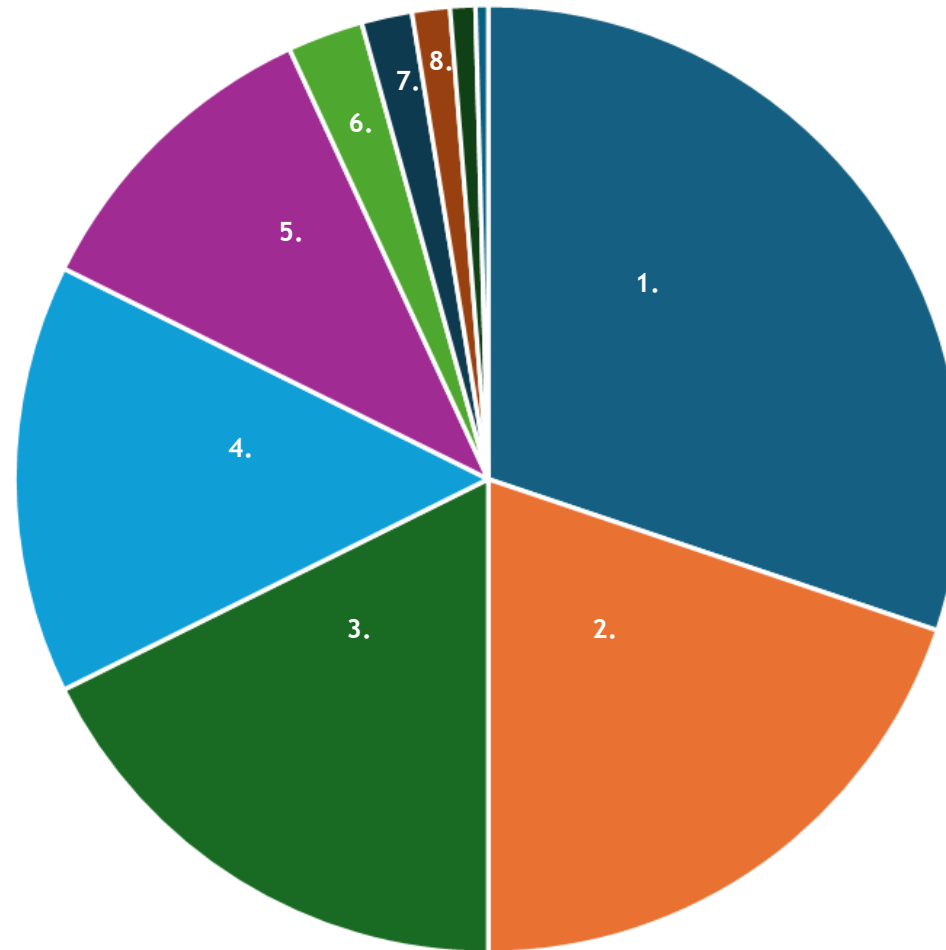

Number of offers HSC Class 2024 by Areas of study

Area of study	Number of offers
1. Society & Culture	70
2. Natural & Physical Sc.	46
3. Health	41
4. Management & Com.	34
5. Engineering	25
6. Creative Arts	6
7. Agriculture, Environment	4
8. IT	3
9. Architecture & Building	2
10. Education	1

1. Society & Culture
2. Natural & Physical Sc.
3. Health
4. Management & Com.
5. Engineering
6. Creative Arts
7. Agriculture, Environment
8. IT
9. Architecture & Building
10. Education