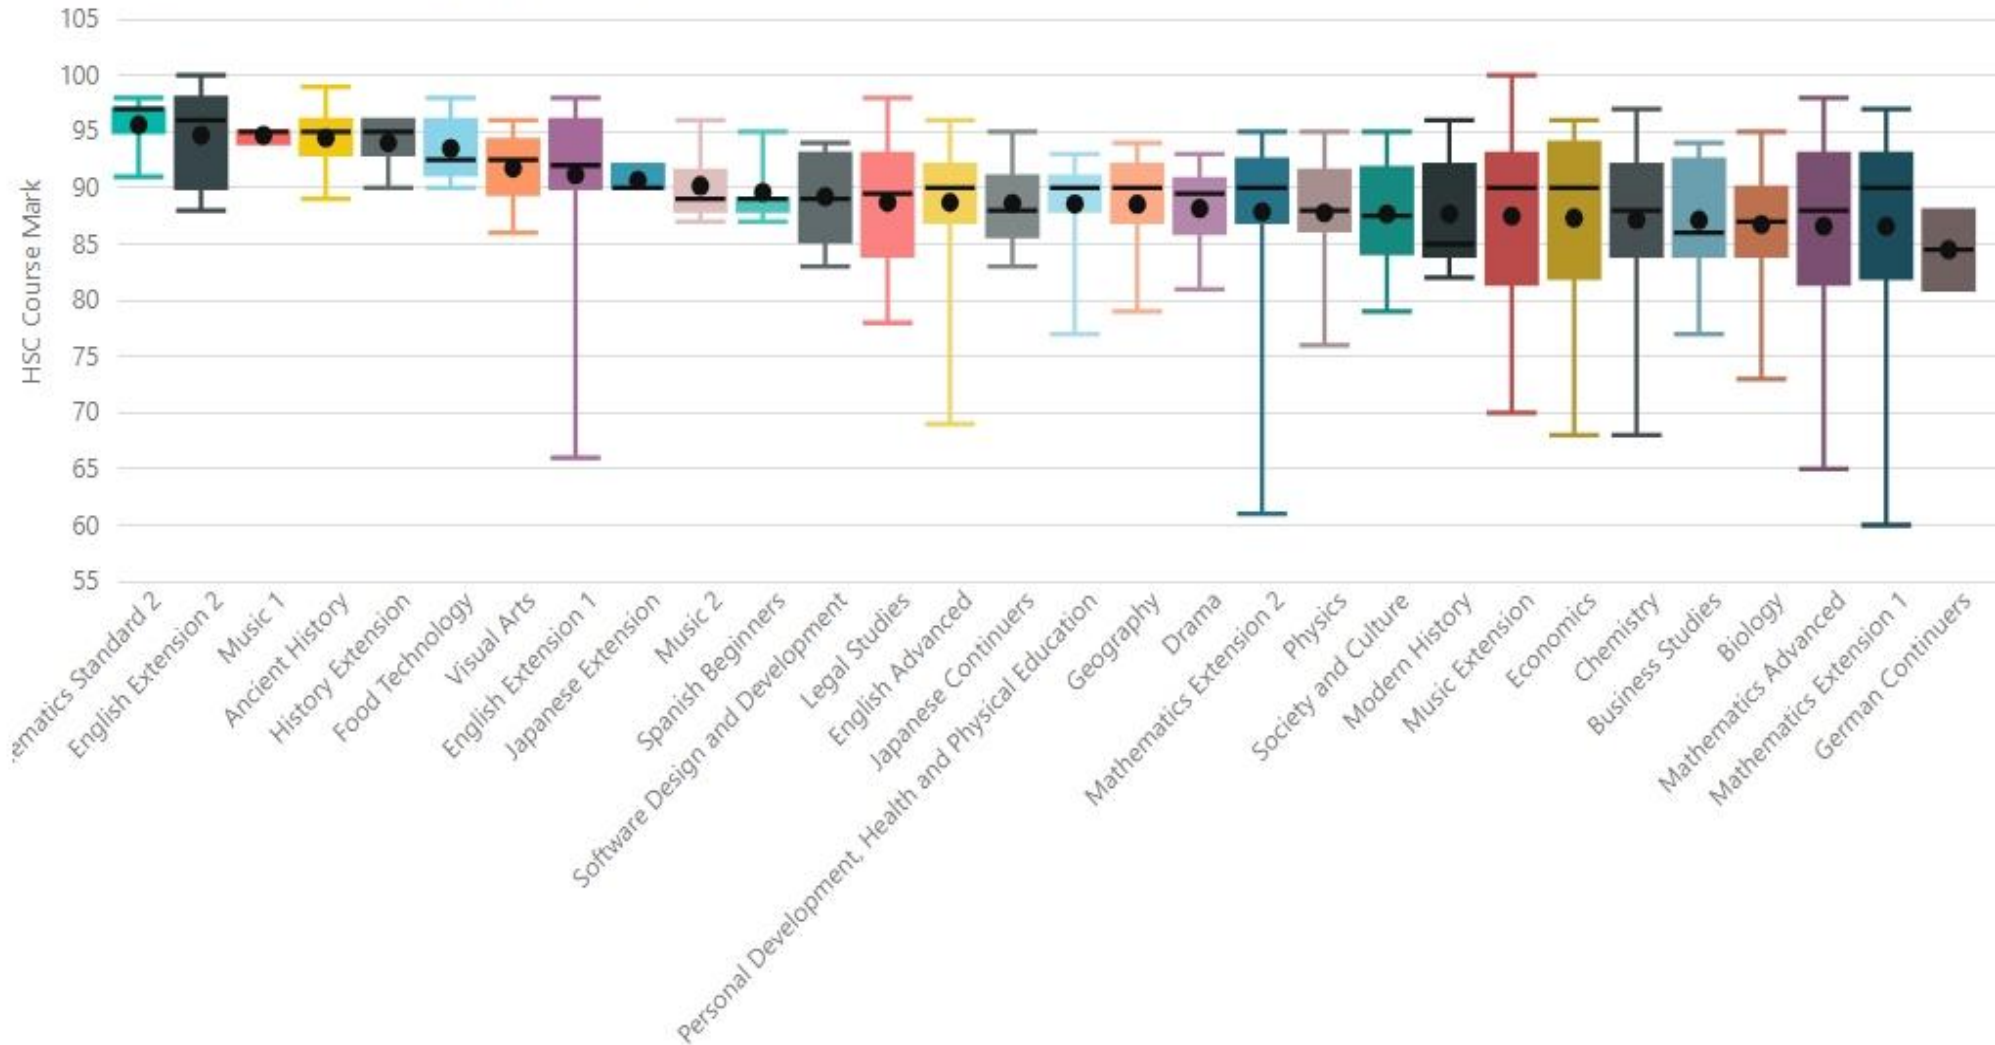

Subject Distribution of Course Marks 2024 at HGHS

Distribution of HSC Course Marks by Course

Results comparison subjects with more than 10 ten students

Subject	School 2024	SSSG Average 2024	State Average 2024	School Average 2022-2024
Biology	86.7	85.1	72.2	85.4
Business Studies	87.1	86.1	70.1	87.8
Chemistry	87.2	84.0	73.9	84.9
Economics	87.3	84.4	76.0	86.1
English Advanced	88.7	86.3	81.7	88.3
English Extension 1	91.2	88.0	85.3	90.4
Geography	88.5	86.2	71.8	89.5
Legal Studies	88.7	87.7	73.0	89.0
Mathematics Advanced	86.6	85.8	77.3	86.8
Mathematics Extension 1	86.6	86.3	80.9	83.0
Mathematics Extension 2	87.9	87.3	83.5	84.5
Music 2	90.2	88.1	86.2	89.9
Physics	87.8	84.6	73.4	84.5
Society and Culture	87.7	87.5	76.3	88.3
Software Design and Development	89.2	85.5	73.7	87.6