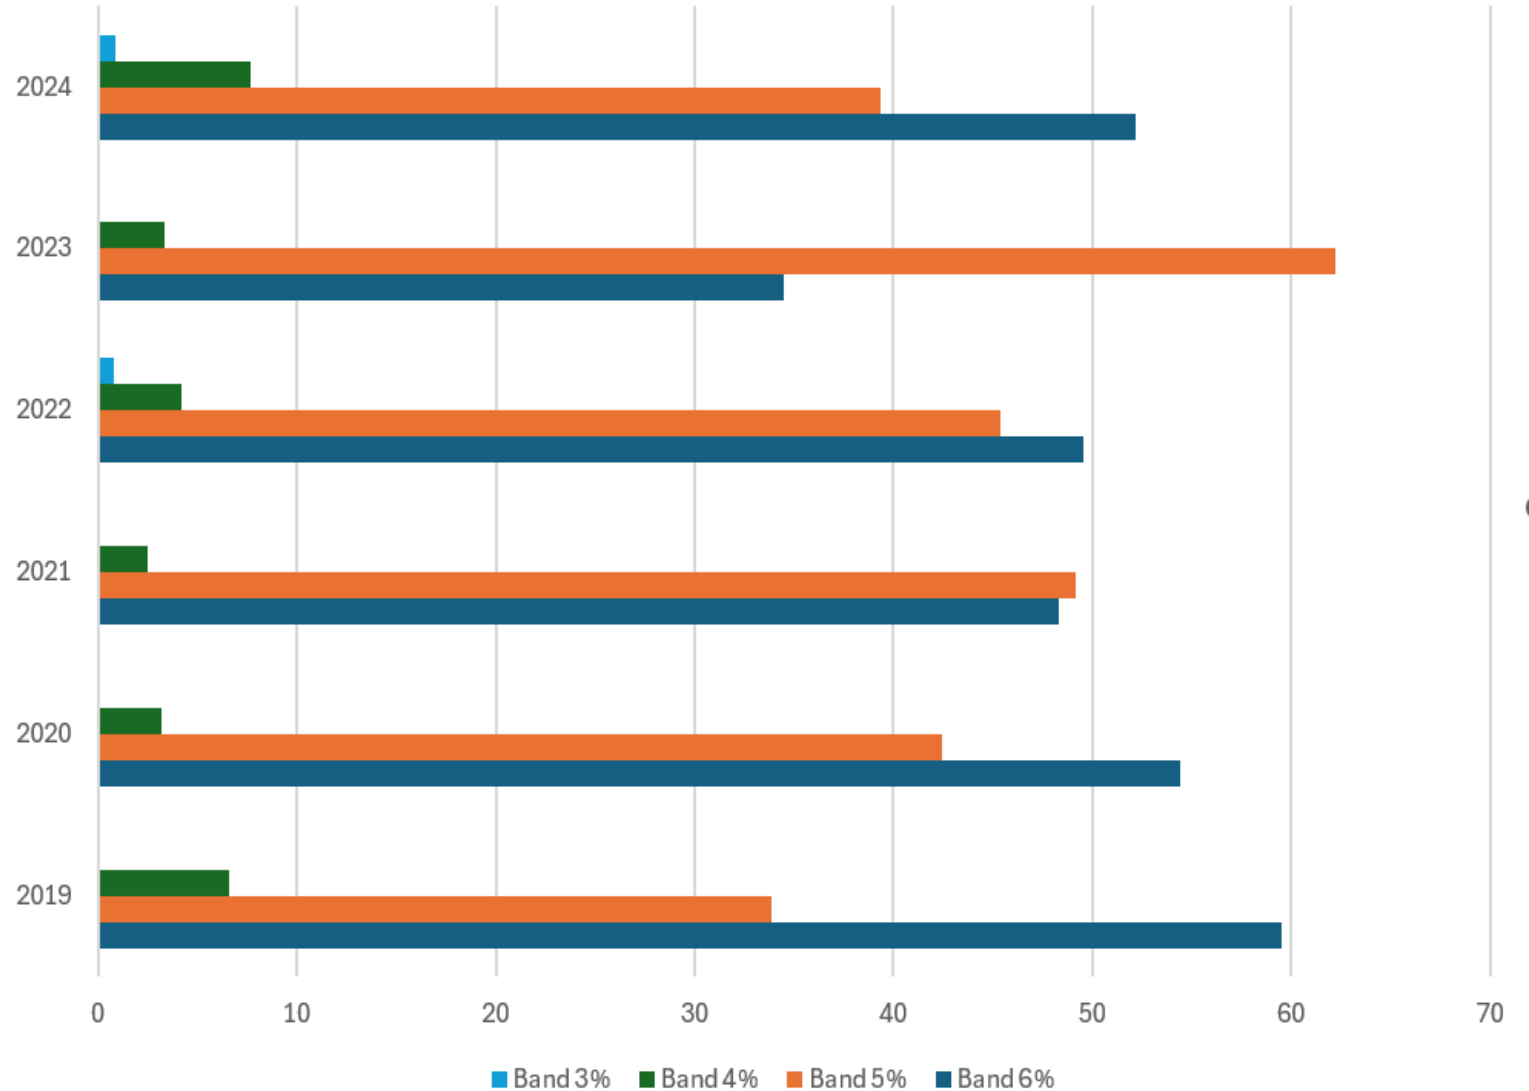

Whole school Band distribution progression over six years (all subjects)

2024 HSC cohort has delivered spectacular results with almost a 20% increase in Band 6s in 2024.