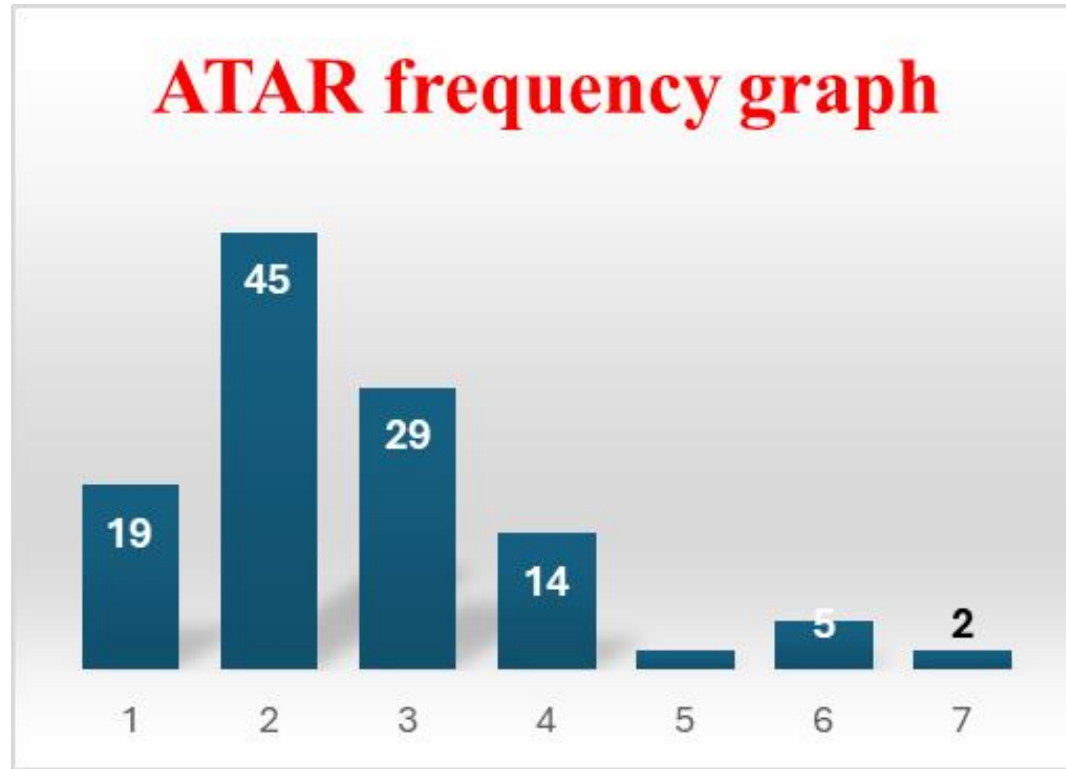

Distribution of HSC Course Marks by Course

Results comparison subjects with more than 10 ten students

Subject	School 2024	SSSG Average 2024	State Average 2024	School Average 2022-2024
Biology	86.7	85.1	72.2	85.4
Business Studies	87.1	86.1	70.1	87.8
Chemistry	87.2	84.0	73.9	84.9
Economics	87.3	84.4	76.0	86.1
English Advanced	88.7	86.3	81.7	88.3
English Extension 1	91.2	88.0	85.3	90.4
Geography	88.5	86.2	71.8	89.5
Legal Studies	88.7	87.7	73.0	89.0
Mathematics Advanced	86.6	85.8	77.3	86.8
Mathematics Extension 1	86.6	86.3	80.9	83.0
Mathematics Extension 2	87.9	87.3	83.5	84.5
Music 2	90.2	88.1	86.2	89.9
Physics	87.8	84.6	73.4	84.5
Society and Culture	87.7	87.5	76.3	88.3
Software Design and Development	89.2	85.5	73.7	87.6

- | | |
|--------------------------------------|--------------|
| 1. Range greater than 99.00. | 16.4% |
| 2. Range Between 95.00 -98.95 | 55.2% |
| 3. Range Between 90.00 -94.95 | 80.2% |
| 4. Range Between 85.00 -85.95 | 92.2% |
| 5. Range Between 80.00 -84.95 | 94.0% |
| 6. Range Between 75.00 -75.95 | 98.3% |
| 7. Range Between 70.00 -74.95 | 100% |